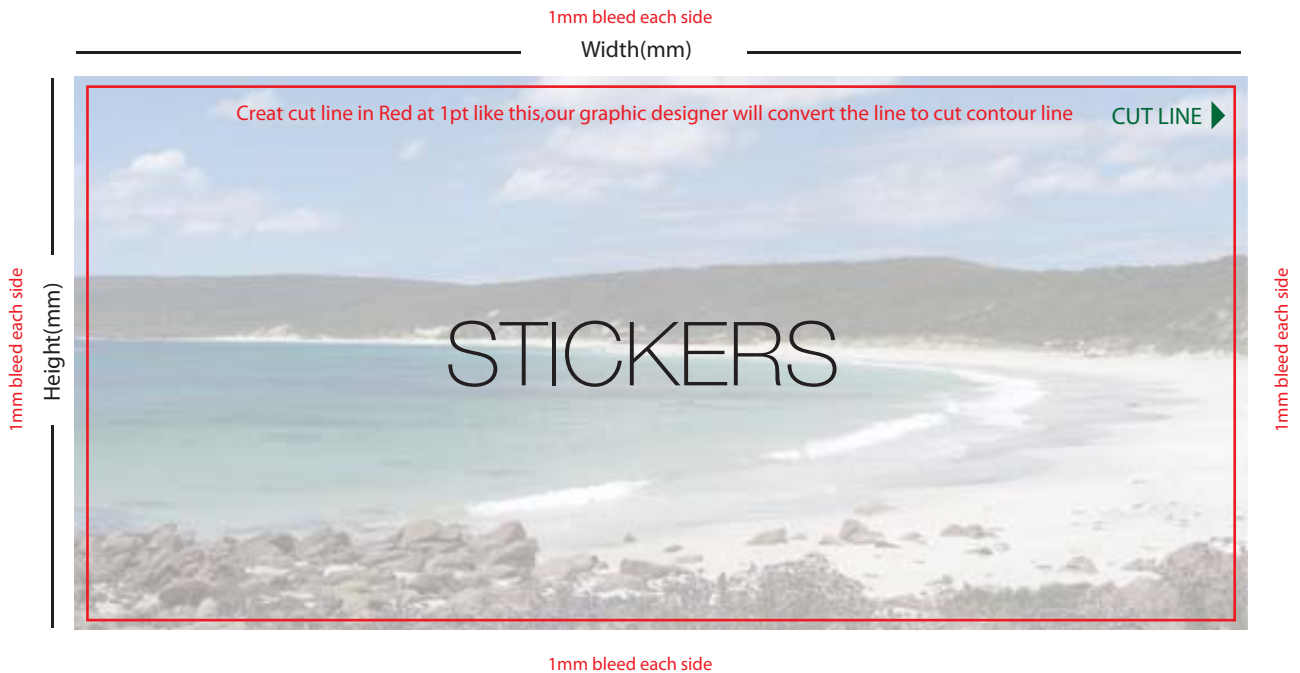

Artwork Specifications

Any enquiry about graphic works : jihee@doublesigns.com.au

<Important check list>

Please read this carefully before you send us a file

- All text & line to be converted to outline.
- All pixel images to be saved to 100% at 120dpi
- Format accepted are PDF & EPS